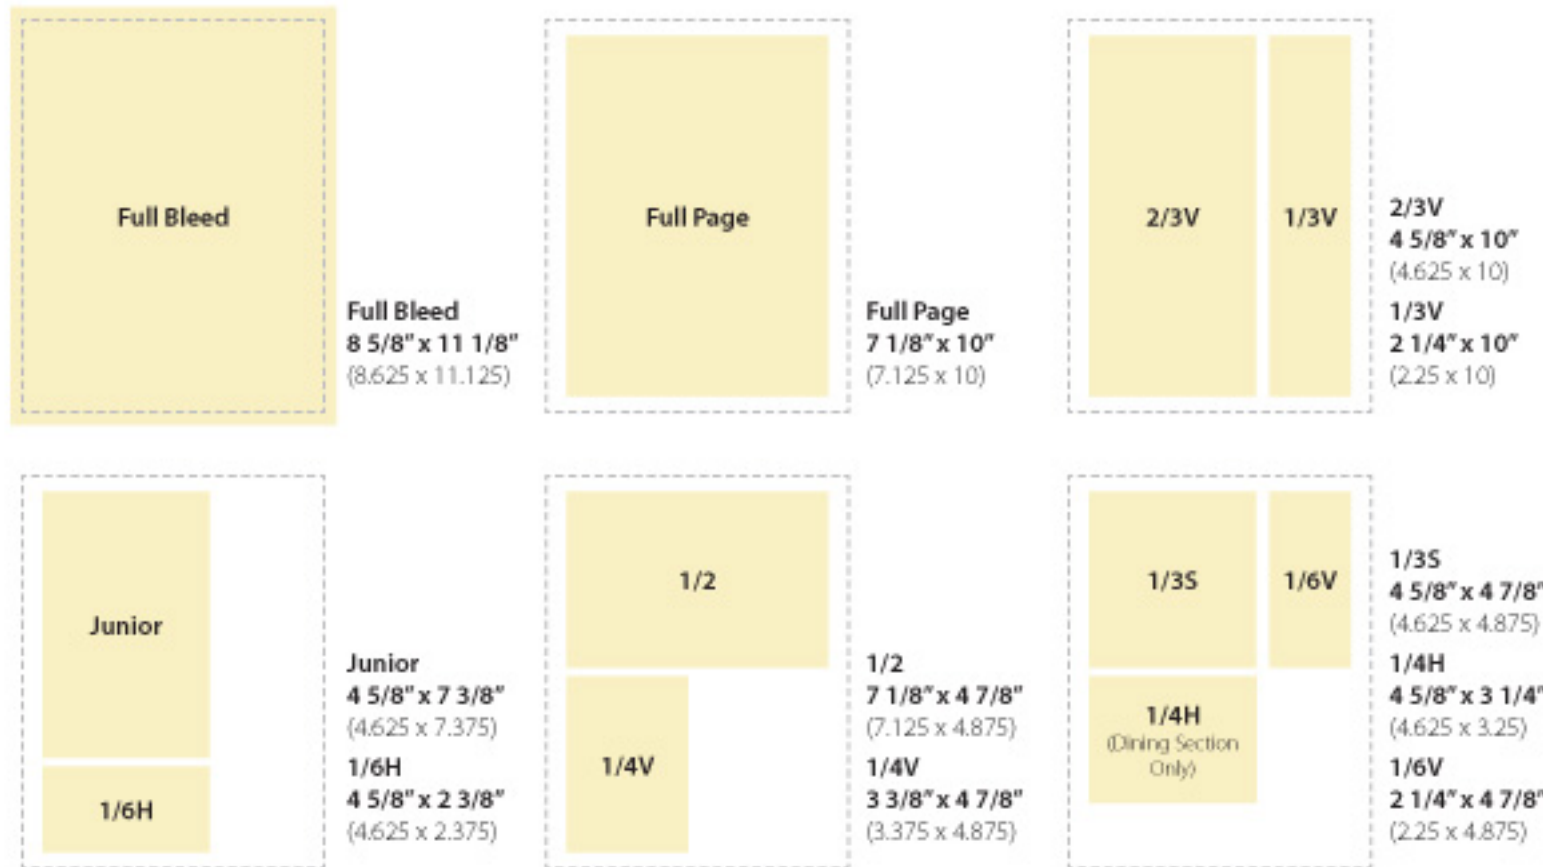

Advertising Dimensions

Full Bleed

8 5/8" x 11 1/8" (8.625 x 11.125)

Production Guidelines

What's Up? Publishing Group is committed to the accurate reproduction of advertisements. Advertisers are strongly encouraged to submit high-quality materials. Publisher reserves the right to reject materials of inferior quality or to alter incorrectly sized ads. All digital files need to be Mac files. All camera-ready advertisements must be submitted as a digital press-optimized PDF. Files may be submitted on CD or via e-mail to: trafficmgr@whatsupmag.com.

Marketplace Ad Sizes

Marketplace Ads are 2 1/4" wide. Height is purchased separately. Ask your account executive for details.