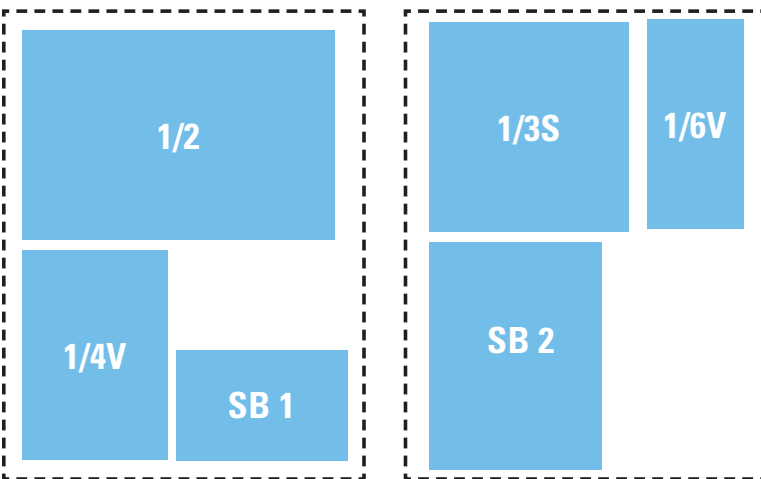

ADVERTISING SPECIFICATIONS & DEADLINES

Production Guidelines

What's Up? Media is committed to the accurate reproduction of advertisements. Advertisers are strongly encouraged to submit high-quality materials. Publisher reserves the right to reject materials of inferior quality or to alter incorrectly sized ads. All digital files need to be Mac files. All images must be 300 dpi CMYK files. All camera-ready advertisements must be submitted as a digital press-optimized PDFs.

Files may be submitted via e-mail to the Production Manager at productionmanager@whatsupmag.com. What's Up? Media is not responsible for errors if a proof does not accompany all digitally submitted ads.

Insertion Dates - 2019

2019 Issue	Sales Close	Ads Due/Approved
January	November 20	November 30
February	December 19	January 4
March	January 23	February 1
April	February 20	March 1
May	March 20	March 29
June	April 17	April 26
July	May 15	May 24
August	June 19	June 28
September	July 24	August 2
October	August 21	August 30
November	September 18	September 27
December	October 23	November 1

Ad Specifications

Full Page Trim

8 3/8" X 10 7/8"
(8.375 x 10.875)
(Please include 1/8"
bleed - 8.625 x 11.125)

2/3V

4 5/8" x 10"
(4.625 x 10)

1/3V

2 1/4" x 10"
(2.25 x 10)

1/2

7 1/8" x 4 7/8"
(7.125 x 4.875)

1/4V

3 3/8" x 4 7/8"
(3.375 x 4.875)

1/3S

4 5/8" x 4 7/8"
(4.625 x 4.875)

1/6V

2 1/4" x 4 7/8"
(2.25 x 4.875)

Small Business 1

3 1/2" X 2 1/4"
(3.5 x 2.25)

Small Business 2

3 1/2" X 4 5/8"
(3.5 x 4.625)